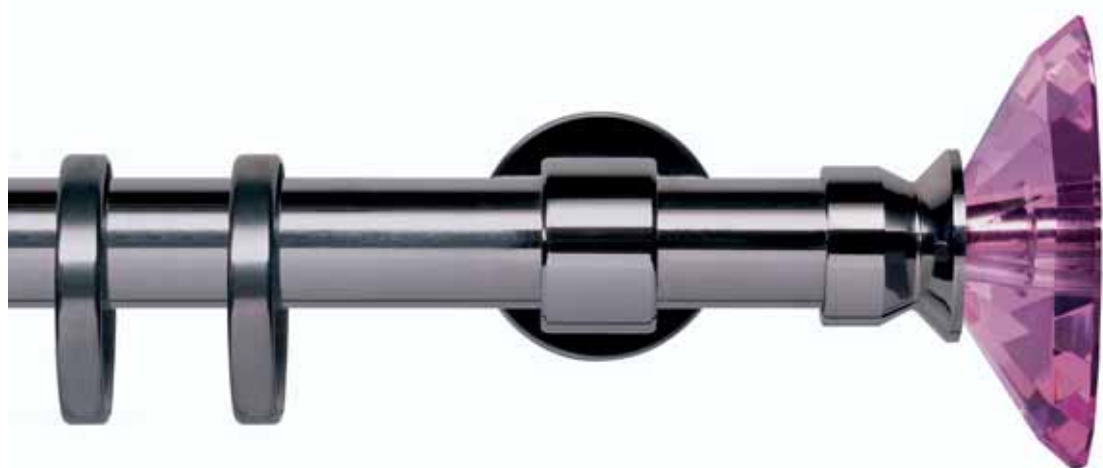

A curtain rod system with handmade crystal finials created by master glassmakers in Venice.

All poles are produced in AISI 304 stainless steel: available in diameter of 12_14_16 and 20 mm.

All curtain systems are available in shiny or satin finishes with a wide range of accessories.

Bianco
White cod. IP140
Ø 20 mm strappo e tiro corda
finitura acciaio satinato o lucido
Ø 20 mm handdrawn and corded
satin or shiny steel finish

Boccola Frontale
Frontal buckle cod. IA149
Ø 20 mm strappo e tiro corda
finitura acciaio satinato o lucido
Ø 20 mm handdrawn and corded
satin or shiny steel finish

Brillanti_modello Modern

Ø 20 mm

Blu cod. IP143BL
Blue
Ø 20 mm strappo e tiro corda
finitura acciaio satinato o lucido
Ø 20 mm handdrawn and corded
satin or shiny steel finish

Topazio cod. IP143TO
Topaz
Ø 20 mm strappo e tiro corda
finitura acciaio satinato o lucido
Ø 20 mm handdrawn and corded
satin or shiny steel finish

Rosa cod. IP143RS
Pink
Ø 20 mm strappo e tiro corda
finitura acciaio satinato o lucido
Ø 20 mm handdrawn and corded
satin or shiny steel finish

Bianco cod. IP142
White
Ø 20 mm strappo e tiro corda
finitura acciaio satinato o lucido
Ø 20 mm handdrawn and corded
satin or shiny steel finish