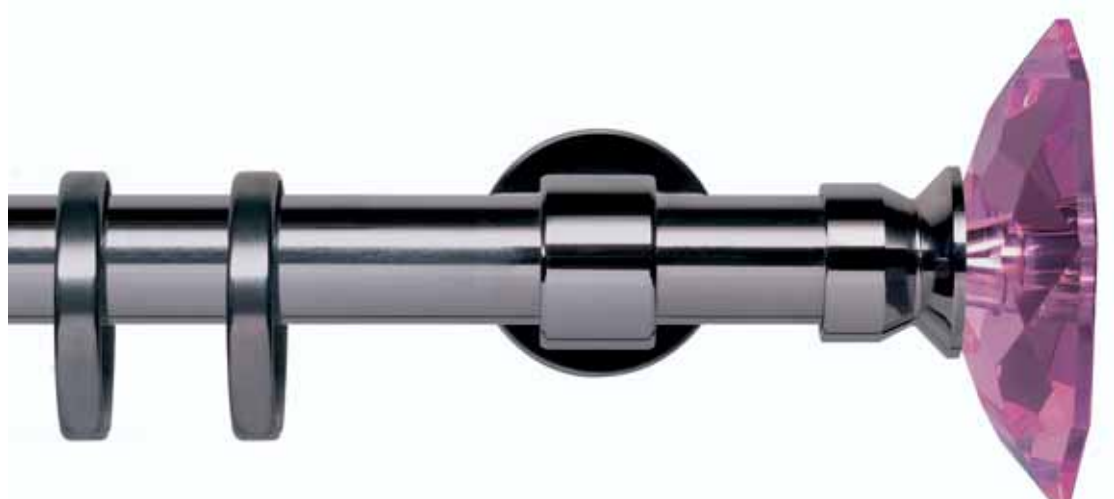

A curtain rod system with handmade crystal finials created by master glassmakers in Venice.

All poles are produced in AISI 304 stainless steel: available in diameter of 12_14_16 and 20 mm.

All curtain systems are available in shiny or satin finishes with a wide range of accessories.

Discreet objects, precious in personality that harmoniously complement the most different decorative solutions.

Brillanti_modello Classic

Ø 20 mm

Blu
Blue cod. IP141BL
Ø 20 mm strappo e tiro corda
finitura acciaio satinato o lucido
Ø 20 mm handdrawn and corded
satin or shiny steel finish

Topazio
Topaz cod. IP141TO
Ø 20 mm strappo e tiro corda
finitura acciaio satinato o lucido
Ø 20 mm handdrawn and corded
satin or shiny steel finish

Rosa
Pink cod. IP141RS
Ø 20 mm strappo e tiro corda
finitura acciaio satinato o lucido
Ø 20 mm handdrawn and corded
satin or shiny steel finish

Bianco
White cod. IP140
Ø 20 mm strappo e tiro corda
finitura acciaio satinato o lucido
Ø 20 mm handdrawn and corded
satin or shiny steel finish

Boccola Frontale
Frontal buckle cod. IA149
Ø 20 mm strappo e tiro corda
finitura acciaio satinato o lucido
Ø 20 mm handdrawn and corded
satin or shiny steel finish