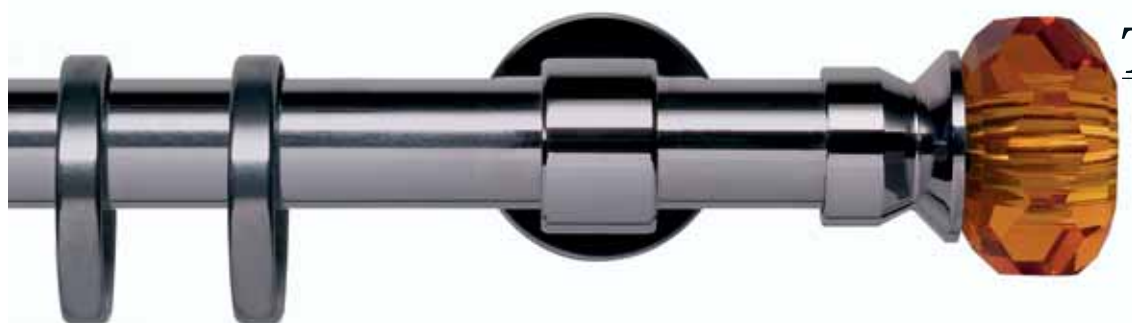

A curtain rod system with handmade crystal finials created by master glassmakers in Venice.

All poles are produced in AISI 304 stainless steel: available in diameter of 12_14_16 and 20 mm.

All curtain systems are available in shiny or satin finishes with a wide range of accessories.

Brillanti_modello Modern

Ø 20 mm

Blu cod. IP143BL
Blue
Ø 20 mm strappo e tiro corda
finitura acciaio satinato o lucido
Ø 20 mm handdrawn and corded
satin or shiny steel finish

Topazio cod. IP143TO
Topaz
Ø 20 mm strappo e tiro corda
finitura acciaio satinato o lucido
Ø 20 mm handdrawn and corded
satin or shiny steel finish

Boccola Frontale
Frontal buckle

cod. IA149
Ø 20 mm strappo e tiro corda
finitura acciaio satinato o lucido
Ø 20 mm handdrawn and corded
satin or shiny steel finish

Brillanti_modello Small

Ø 20 mm

Blu
Blue cod. IP145BL
Ø 20 mm strappo e tiro corda
finitura acciaio satinato o lucido
Ø 20 mm handdrawn and corded
satin or shiny steel finish

Rosa
Pink cod. IP145RS
Ø 20 mm strappo e tiro corda
finitura acciaio satinato o lucido
Ø 20 mm handdrawn and corded
satin or shiny steel finish

Bianco
White cod. IP144
Ø 20 mm strappo e tiro corda
finitura acciaio satinato o lucido
Ø 20 mm handdrawn and corded
satin or shiny steel finish