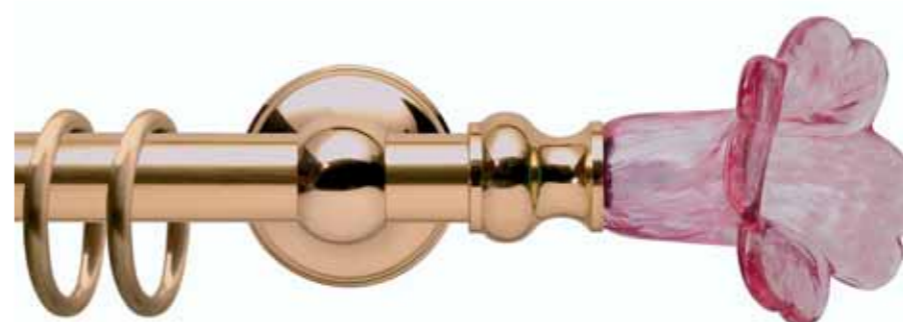

Rosa
Pink

cod. FB190RS
Ø 30 mm strappo
Ø 20 mm strappo e tirocorda
finitura ferro da 013 a 099
finitura ottone da 001 a 003
Ø 30 mm handdrawn
Ø 20 mm handdrawn and corded
iron finishes from 013 to 099
brass finishes from 001 to 003