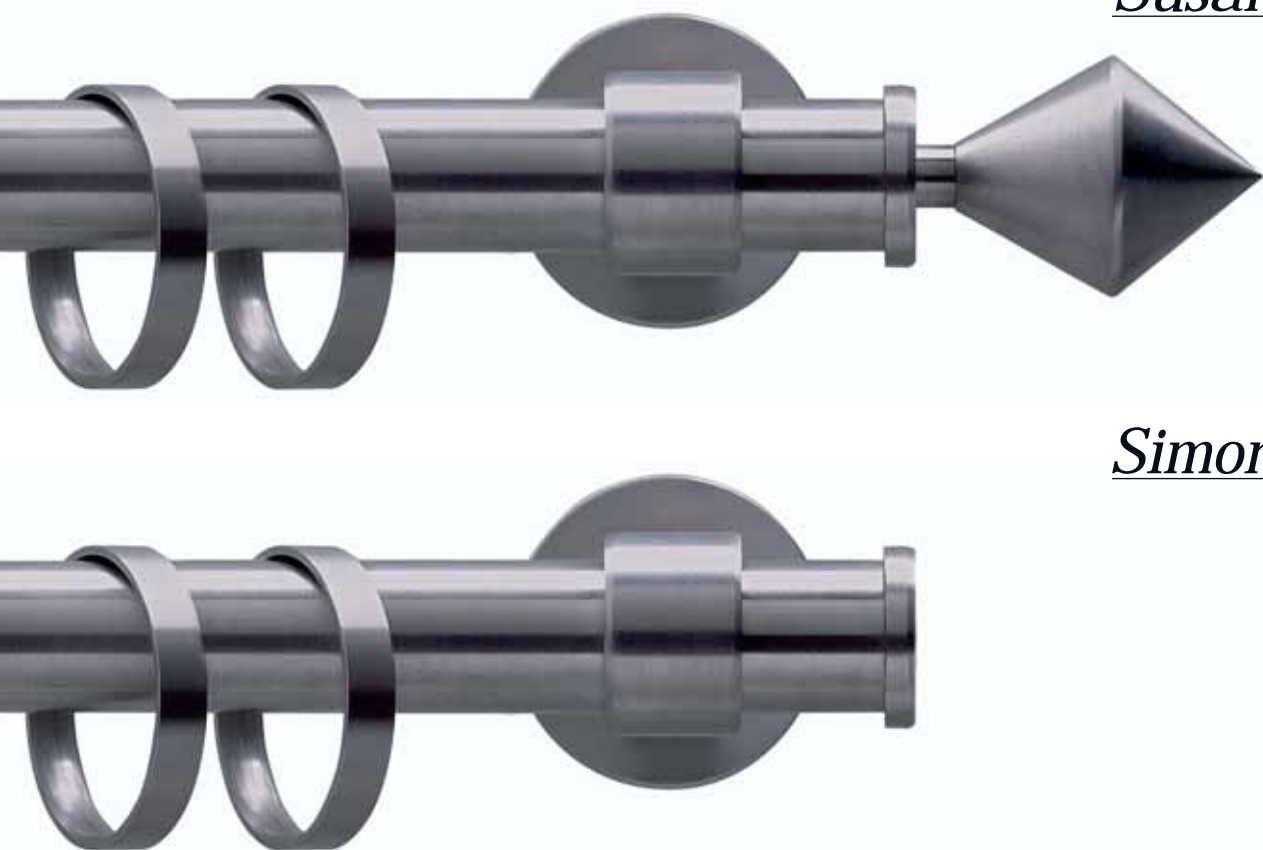

Sky

Ø 20_16_14_12 mm

Susan cod. IP134

Ø 20_16_14_12 mm strappo
finitura acciaio satinato o lucido
Ø 20 mm tirocorda
finitura acciaio satinato
Ø 20_16_14_12 mm handdrawn
satin or shiny steel finish
Ø 20 mm corded
satin steel finish

Simon cod. IP139

Ø 20_16_14_12 mm strappo
finitura acciaio satinato o lucido
Ø 20 mm tirocorda
finitura acciaio satinato
Ø 20_16_14_12 mm handdrawn
satin or shiny steel finish
Ø 20 mm corded
satin steel finish

Supporti_Brackets Ø 20_16_14_12 mm finitura acciaio satinato o lucido_satin or shiny steel finish

mod. Modern

singolo
single
cod. IA195
Ø 20 mm

doppio
double
cod. IA197
Ø 20 mm

mod. Tecno

singolo
single
cod. IA221
Ø 20_16_14_12 mm

doppio
double
cod. IA223
Ø 20_16_14_12 mm

Supporti_Brackets Ø 20_16_14_12 mm finitura acciaio satinato o lucido_satin or shiny steel finish

mod. Sky

chiuso
closed
cod. IA250
Ø 20_16_14_12 mm

soffitto
ceiling
cod. IA266
Ø 20_16 mm

chiuso doppio
double closed
cod. IA252
Ø 20_16_14_12 mm

aperto
opened
cod. IA255
Ø 20 mm

soffitto doppio
double ceiling
cod. IA267
Ø 20_16 mm

aperto doppio
double opened
cod. IA257
Ø 20 mm

angolare
corner
cod. IA260
Ø 20_16_14_12 mm

mod. Rosetta Sky

chiusa
closed recess bracket
cod. IA270
Ø 20_16_14_12 mm

aperta
opened recess bracket
cod. IA271
Ø 20_16 mm

ceiling bracket
cod. IA180
Ø 20_16 mm

mod. Monoblocco Sky

monobloc
cod. IA265
Ø 20_16_14_12 mm