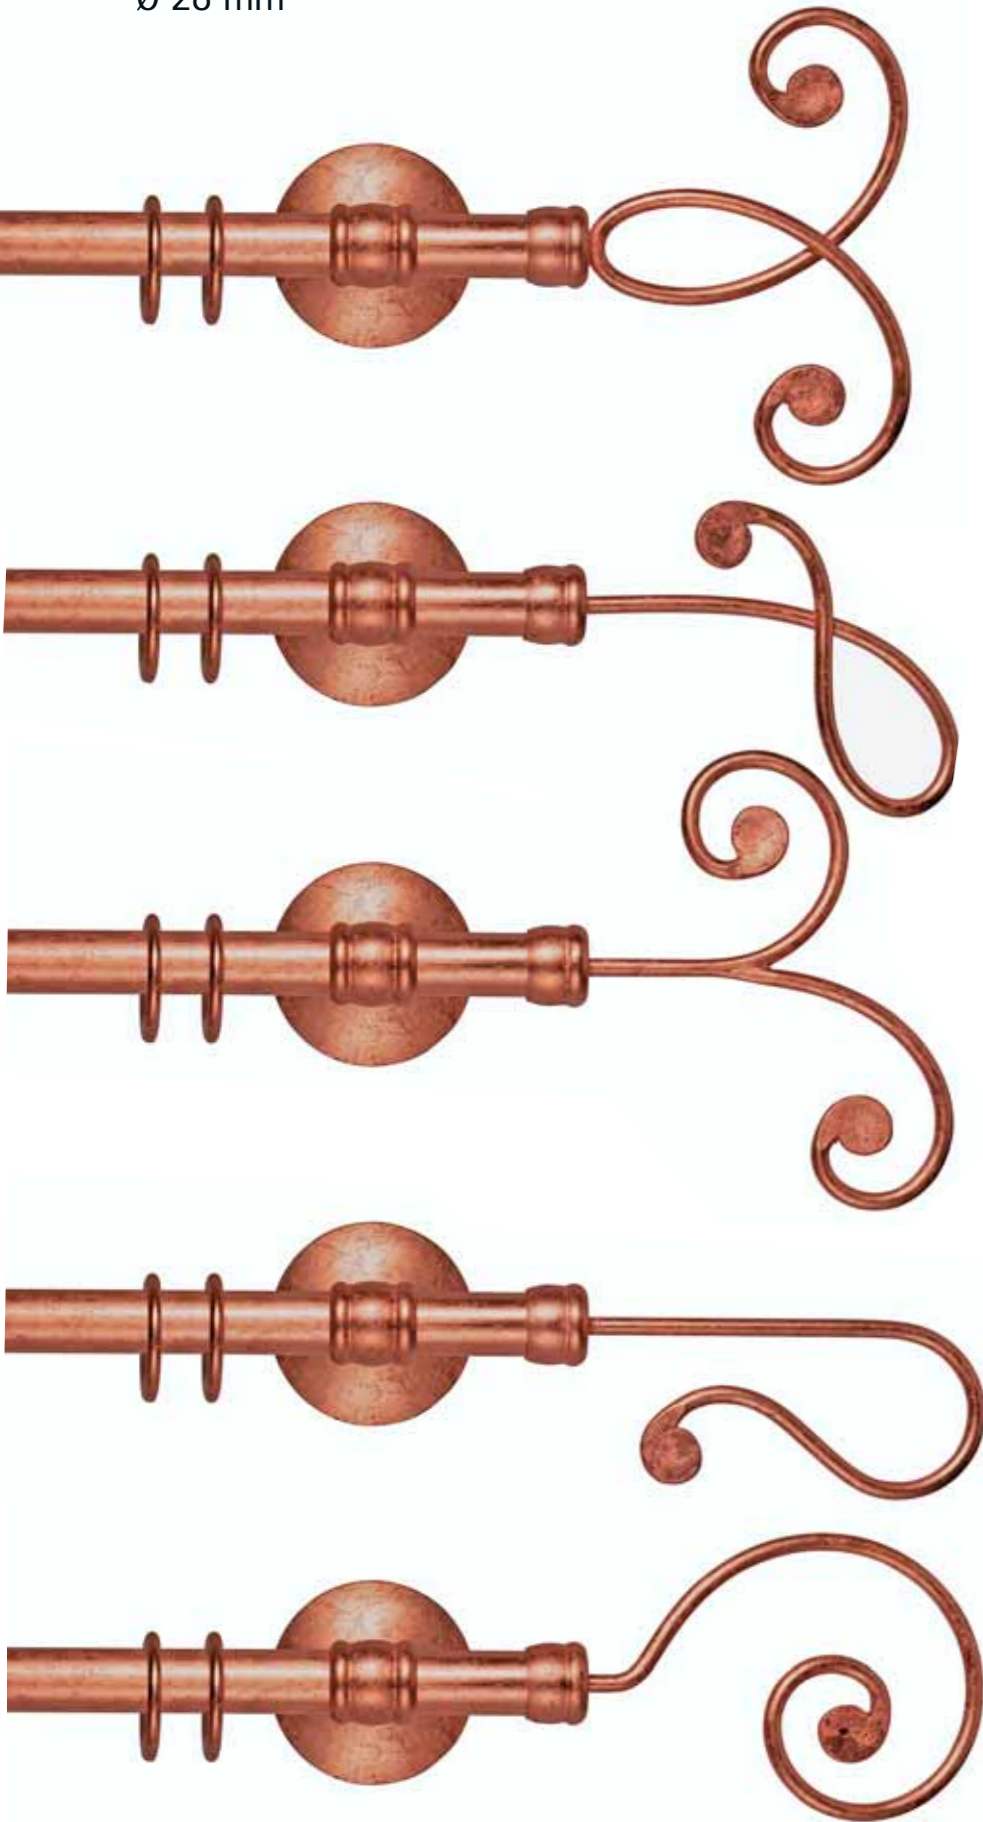

Merletti

Ø 28 mm

Aida cod. F014228
foglia rame
copper-leaf

Ø 28 mm strappo e tiro corda
finitura ferro dalla 013
e foglia rame 012
Ø 28 mm handdrawn and corded
iron finishes from 013
and copper-leaf finish 012

Grazia cod. F014428
foglia rame
copper-leaf

Ø 28 mm strappo e tiro corda
finitura ferro dalla 013
e foglia rame 012
Ø 28 mm handdrawn and corded
iron finishes from 013
and copper-leaf finish 012

Diva cod. F014328
foglia rame
copper-leaf

Ø 28 mm strappo e tiro corda
finitura ferro dalla 013
e foglia rame 012
Ø 28 mm handdrawn and corded
iron finishes from 013
and copper-leaf finish 012

Dora cod. F014528
foglia rame
copper-leaf

Ø 28 mm strappo e tiro corda
finitura ferro dalla 013
e foglia rame 012
Ø 28 mm handdrawn and corded
iron finishes from 013
and copper-leaf finish 012

Gea cod. F014628
foglia rame
copper-leaf

Ø 28 mm strappo e tiro corda
finitura ferro dalla 013
e foglia rame 012
Ø 28 mm handdrawn and corded
iron finishes from 013
and copper-leaf finish 012

Supporti_Brackets Ø 28 mm finitura ferro dalla 013 e foglia oro, argento e rame (010, 011, 012)
iron finish from 013 and gold-, silver- and copper-leaf (010, 011, 012)

mod. Merletti

chiuso
closed
cod. FC26128
Ø 28 mm

chiuso doppio
double closed
cod. FC26528
Ø 28 mm

aperto
opened
cod. FC26228
Ø 28 mm

aperto doppio
double opened
cod. FC26628
Ø 28 mm

mod. Rosetta Merletti

chiusa
closed recess bracket
cod. FC27428
Ø 28 mm

Fruste_Draw rods finitura ferro dalla 013 e foglia oro, argento e rame (010, 011, 012)
iron finish from 013 and gold-, silver- and copper-leaf (010, 011, 012)

Ares
cod. FC174
lunghezza 150 mm
length 150 mm

Clelia
cod. FC175
lunghezza 150 mm
length 150 mm