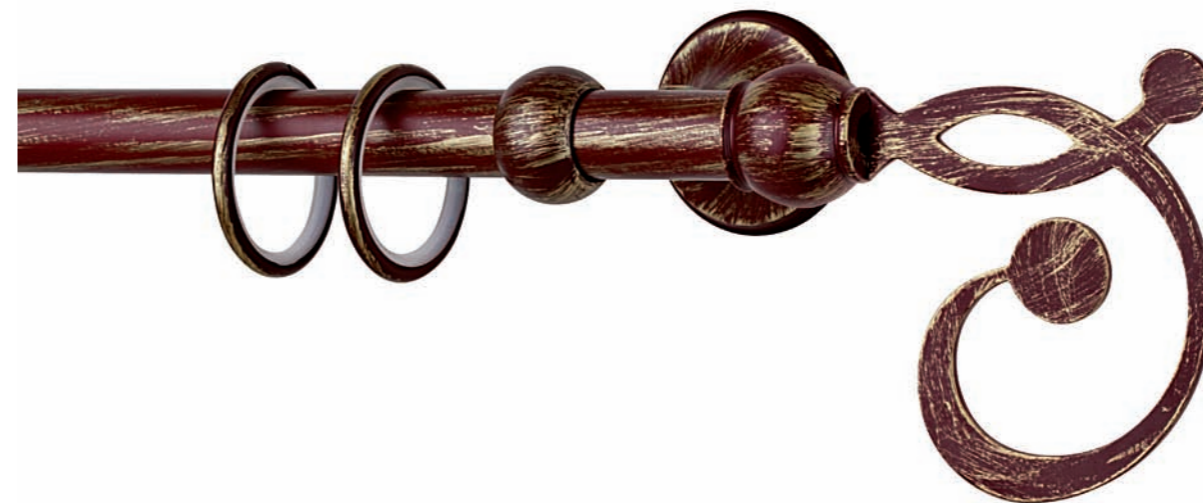

cod. FB099

Ø 16 mm strappo
Ø 28_20 mm strappo e tiro corda
disponibile in numerose finiture

Ø 16 mm hand drawn
Ø 28_20 mm hand drawn and corded
available in several finishes

Nizza

cod. FB096

Ø 16 mm strappo
Ø 28_20 mm strappo e tiro corda
disponibile in numerose finiture

Ø 16 mm hand drawn
Ø 28_20 mm hand drawn and corded
available in several finishes

Cannes

cod. FB097

Ø 16 mm strappo
Ø 28_20 mm strappo e tiro corda
disponibile in numerose finiture

Ø 16 mm hand drawn
Ø 28_20 mm hand drawn and corded
available in several finishes

Mentone

cod. FB098

Ø 16 mm strappo
Ø 28_20 mm strappo e tiro corda
disponibile in numerose finiture

Ø 16 mm hand drawn
Ø 28_20 mm hand drawn and corded
available in several finishes

Provenza

Supporti_Brackets Ø 28_20_16 mm disponibili in numerose finiture_available in several finishes