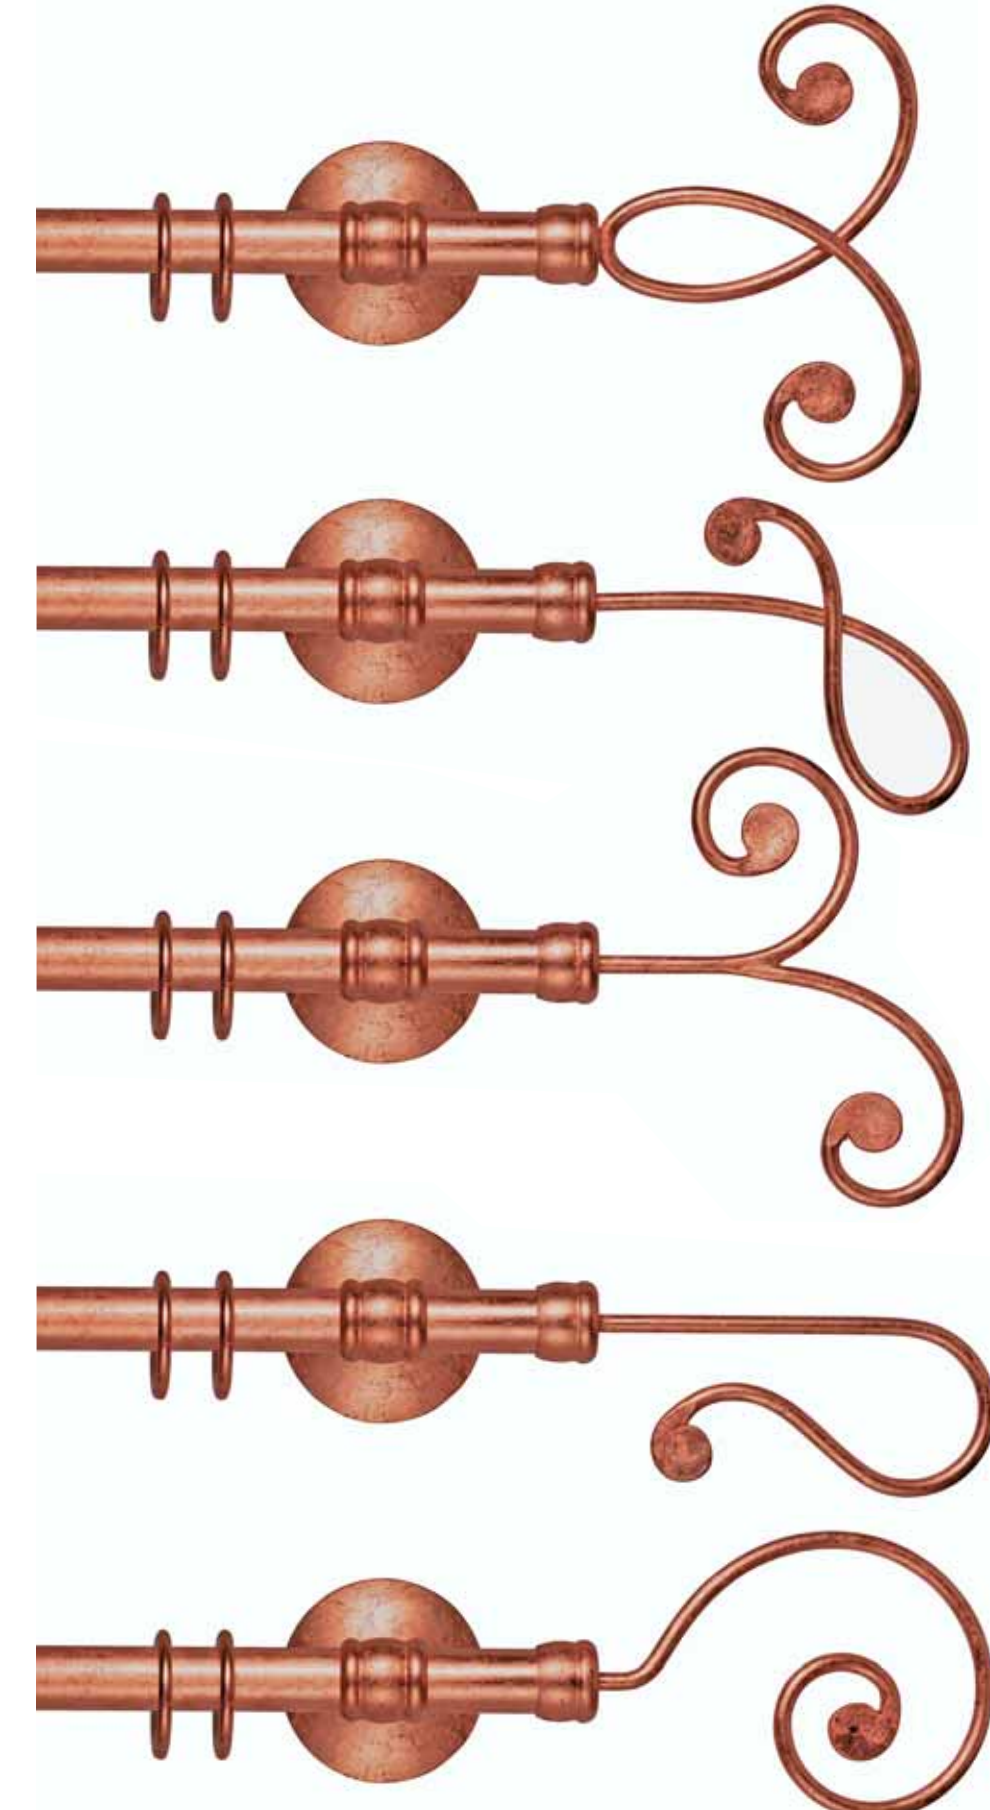

**Diva** cod. F014328  
*foglia oro*  
*gold-leaf*

Ø 28 mm strappo e tiro corda  
finitura ferro da 013 a 099  
e foglia oro 010

Ø 28 mm handdrawn and corded  
iron finishes from 013 to 099  
and gold-leaf finish 010

**Dora** cod. F014528  
*foglia oro*  
*gold-leaf*

Ø 28 mm strappo e tiro corda  
finitura ferro da 013 a 099  
e foglia oro 010

Ø 28 mm handdrawn and corded  
iron finishes from 013 to 099  
and gold-leaf finish 010

**Gea** cod. F014628  
*foglia oro*  
*gold-leaf*

Ø 28 mm strappo e tiro corda  
finitura ferro da 013 a 099  
e foglia oro 010

Ø 28 mm handdrawn and corded  
iron finishes from 013 to 099  
and gold-leaf finish 010