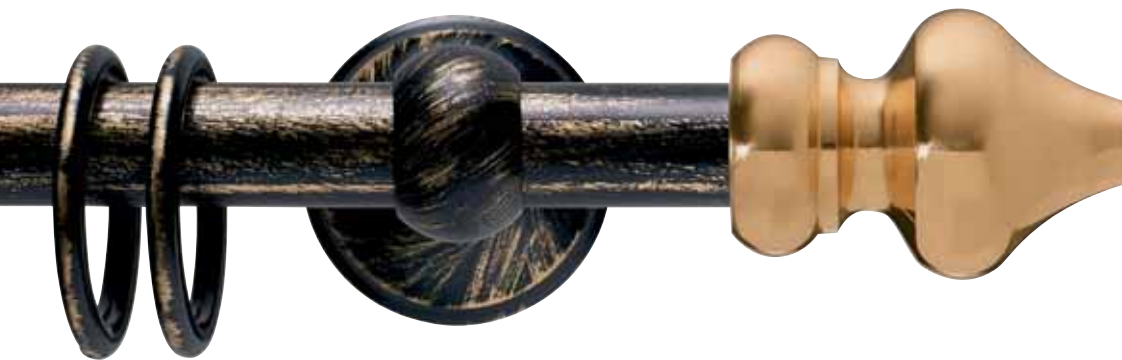

Tutti i terminali sono disponibili nelle finiture dell'ottone: lucido, satinato o bronzato.

Oggetti ricchi di personalità che si integrano armoniosamente nelle soluzioni decorative più varie.

Classical and refined range of curtain poles in 16, 20 and 30 mm diameter.

All designs are available in a vast number of colours and finishes, this together with a wide range of accessories give you the possibility to personalise your window dressing.

The finals are available in polished, satin or bronzed brass.

Decorative poles easy to combine with any room scheme.

Iron&brass

Ottone lucido_Shiny brass Ø 30_20_16 mm

Pigna cod. FB552

Ø 30_16 mm strappo
Ø 20 mm strappo e tirocorda
finitura ferro da 013 a 099
Ø 30_16 mm handdrawn
Ø 20 mm handdrawn and corded
iron finishes from 013 to 099

Odissea cod. FB556

Ø 20 mm strappo e tirocorda
finitura ferro da 013 a 099
Ø 20 mm handdrawn and corded
iron finishes from 013 to 099

Elisir cod. FB554

Ø 30 mm strappo
Ø 20 mm strappo e tirocorda
finitura ferro da 013 a 099
Ø 30 mm handdrawn
Ø 20 mm handdrawn and corded
iron finishes from 013 to 099