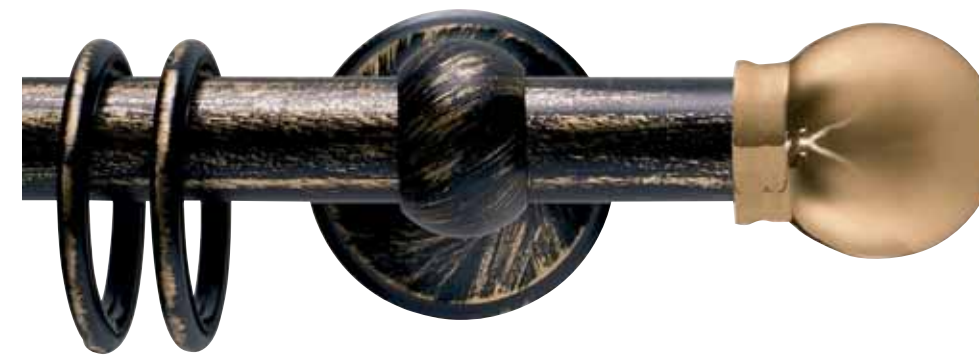

Tutti i terminali sono disponibili nelle finiture dell'ottone: lucido, satinato o bronzato.

Oggetti ricchi di personalità che si integrano armoniosamente nelle soluzioni decorative più varie.

Classical and refined range of curtain poles in 16, 20 and 30 mm diameter.

All designs are available in a vast number of colours and finishes, this together with a wide range of accessories give you the possibility to personalise your window dressing.

The finals are available in polished, satin or bronzed brass.

Decorative poles easy to combine with any room scheme.

Iron&brass

Ottone lucido_Shiny brass Ø 30_20_16 mm

Pigna cod. FB552

Ø 30_16 mm strappo
Ø 20 mm strappo e tirocorda
finitura ferro da 013 a 099
Ø 30_16 mm handdrawn
Ø 20 mm handdrawn and corded
iron finishes from 013 to 099

Odissea cod. FB556

Ø 20 mm strappo e tirocorda
finitura ferro da 013 a 099
Ø 20 mm handdrawn and corded
iron finishes from 013 to 099

Elisir cod. FB554

Ø 30 mm strappo
Ø 20 mm strappo e tirocorda
finitura ferro da 013 a 099
Ø 30 mm handdrawn
Ø 20 mm handdrawn and corded
iron finishes from 013 to 099