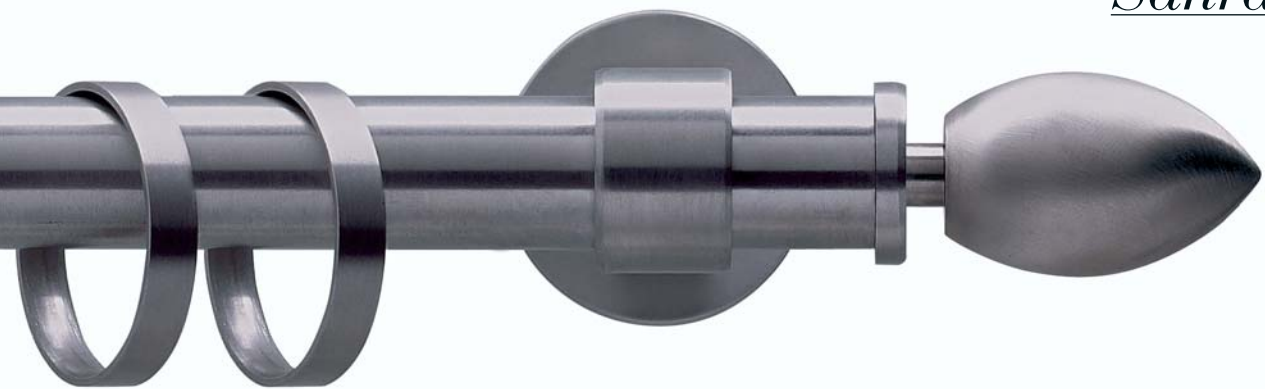

Curtain pole in simple and modern lines, produced in Aisi 304 stainless steel; available in diameter of 12_14_16 and 20 mm.

All curtain systems are available in shiny or satin finishes with a wide range of accessories that give you the possibility to personalise your window dressing.

Ø 20 mm hand drawn and corded
Ø 16_14_12 mm hand drawn
satin or shiny steel finish

Shila

cod. IP138

Ø 20 mm strappo e tiro corda
Ø 16_14_12 mm strappo
finitura acciaio satinato o lucido

Ø 20 mm hand drawn and corded
Ø 16_14_12 mm hand drawn
satin or shiny steel finish

Sahra

cod. IP137

Ø 20 mm strappo e tiro corda
Ø 16_14_12 mm strappo
finitura acciaio satinato o lucido

Ø 20 mm hand drawn and corded
Ø 16_14_12 mm hand drawn
satin or shiny steel finish

Silvy

cod. IP136

Ø 20 mm strappo e tiro corda
Ø 16_14_12 mm strappo
finitura acciaio satinato o lucido

Ø 20 mm hand drawn and corded
Ø 16_14_12 mm hand drawn
satin or shiny steel finish

Selen

cod. IP131

Ø 20 mm strappo e tiro corda
Ø 16_14_12 mm strappo
finitura acciaio satinato o lucido

Ø 20 mm hand drawn and corded
Ø 16_14_12 mm hand drawn
satin or shiny steel finish