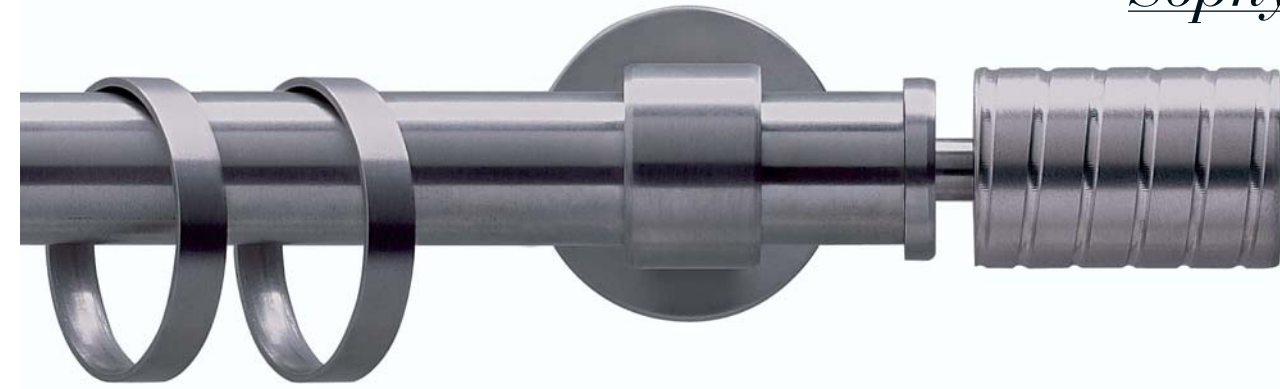

Sophy

cod. IP130

Ø 20 mm strappo e tiro corda
Ø 16_14_12 mm strappo
finitura acciaio satinato o lucido

Ø 20 mm hand drawn and corded
Ø 16_14_12 mm hand drawn
satin or shiny steel finish