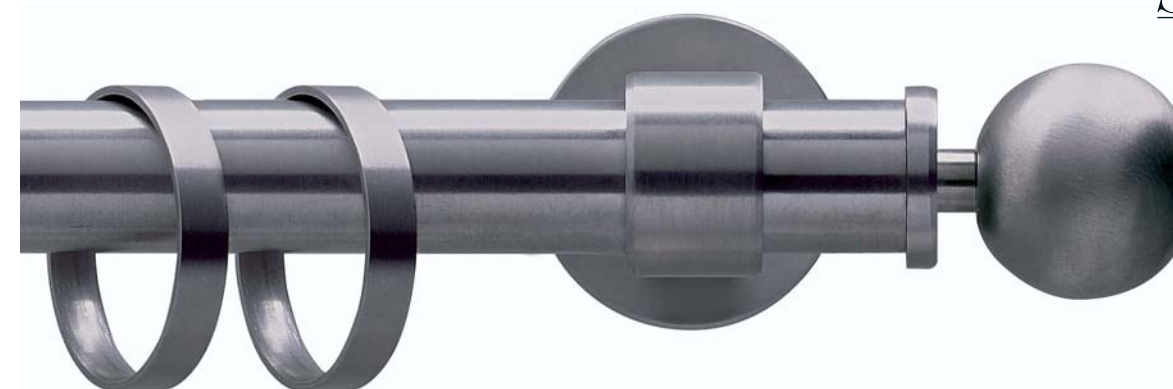

Curtain pole in simple and modern lines, produced in Aisi 304 stainless steel; available in diameter of 12_14_16 and 20 mm.

All curtain systems are available in shiny or satin finishes with a wide range of accessories that give you the possibility to personalise your window dressing.

Discreet objects, precious in personality that harmoniously complement the most different decorative solutions.

Sky

Ø 20_16_14_12 mm

Sabry

cod. IP132

Ø 20 mm strappo e tiro corda
Ø 16_14_12 mm strappo
finitura acciaio satinato o lucido

Ø 20 mm hand drawn and corded
Ø 16_14_12 mm hand drawn
satin or shiny steel finish

Shila

cod. IP138

Ø 20 mm strappo e tiro corda
Ø 16_14_12 mm strappo
finitura acciaio satinato o lucido

Ø 20 mm hand drawn and corded
Ø 16_14_12 mm hand drawn
satin or shiny steel finish

Sahra

cod. IP137

Ø 20 mm strappo e tiro corda
Ø 16_14_12 mm strappo
finitura acciaio satinato o lucido

Ø 20 mm hand drawn and corded
Ø 16_14_12 mm hand drawn
satin or shiny steel finish

Silvy

cod. IP136

Ø 20 mm strappo e tiro corda
Ø 16_14_12 mm strappo
finitura acciaio satinato o lucido