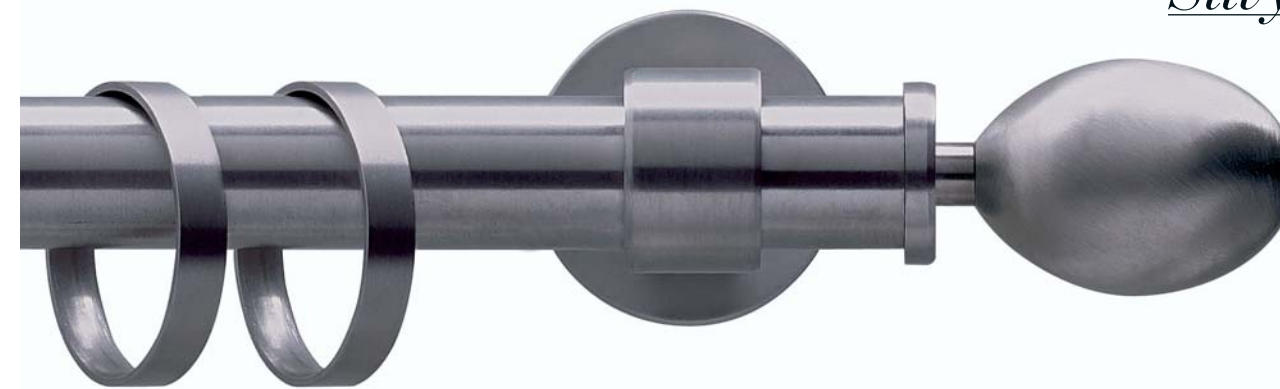

Curtain pole in simple and modern lines, produced in Aisi 304 stainless steel; available in diameter of 12_14_16 and 20 mm.

All curtain systems are available in shiny or satin finishes with a wide range of accessories that give you the possibility to personalise your window dressing.

Ø 20 mm hand drawn and corded
Ø 16_14_12 mm hand drawn
satin or shiny steel finish

Shila

cod. IP138

Ø 20 mm strappo e tiro corda
Ø 16_14_12 mm strappo
finitura acciaio satinato o lucido

Ø 20 mm hand drawn and corded
Ø 16_14_12 mm hand drawn
satin or shiny steel finish

Sahra

cod. IP137

Ø 20 mm strappo e tiro corda
Ø 16_14_12 mm strappo
finitura acciaio satinato o lucido

Ø 20 mm hand drawn and corded
Ø 16_14_12 mm hand drawn
satin or shiny steel finish

Silvy

cod. IP136

Ø 20 mm strappo e tiro corda
Ø 16_14_12 mm strappo
finitura acciaio satinato o lucido

Ø 20 mm hand drawn and corded
Ø 16_14_12 mm hand drawn
satin or shiny steel finish

Selen

cod. IP131

Ø 20 mm strappo e tiro corda
Ø 16_14_12 mm strappo
finitura acciaio satinato o lucido

Ø 20 mm hand drawn and corded
Ø 16_14_12 mm hand drawn
satin or shiny steel finish