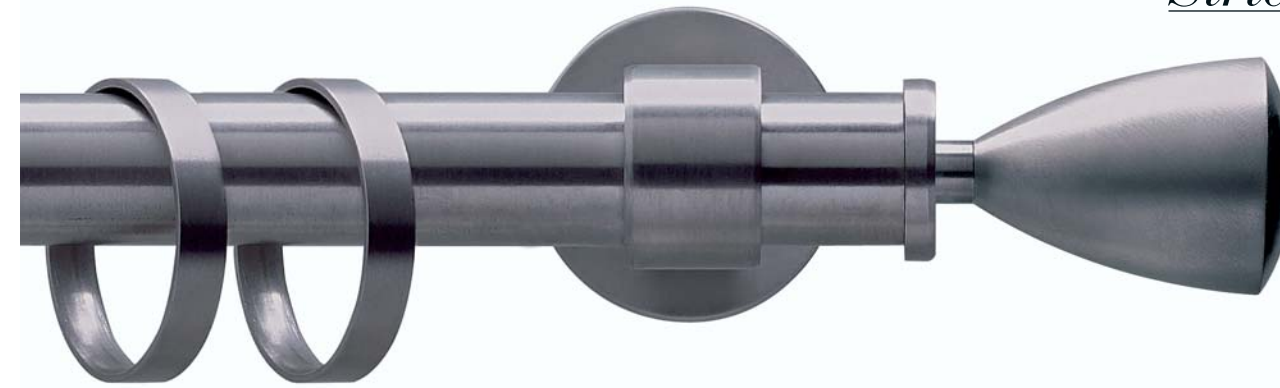

Curtain pole in simple and modern lines, produced in Aisi 304 stainless steel; available in diameter of 12_14_16 and 20 mm.

All curtain systems are available in shiny or satin finishes with a wide range of accessories that give you the possibility to personalise your window dressing.

Sahra

cod. IP137

Ø 20 mm strappo e tiro corda
Ø 16_14_12 mm strappo
finitura acciaio satinato o lucido

Ø 20 mm hand drawn and corded
Ø 16_14_12 mm hand drawn
satin or shiny steel finish

Silvy

cod. IP136

Ø 20 mm strappo e tiro corda
Ø 16_14_12 mm strappo
finitura acciaio satinato o lucido

Ø 20 mm hand drawn and corded
Ø 16_14_12 mm hand drawn
satin or shiny steel finish

Selen

cod. IP131

Ø 20 mm strappo e tiro corda
Ø 16_14_12 mm strappo
finitura acciaio satinato o lucido

Ø 20 mm hand drawn and corded
Ø 16_14_12 mm hand drawn
satin or shiny steel finish

Siria

cod. IP135

Ø 20 mm strappo e tiro corda
Ø 16_14_12 mm strappo
finitura acciaio satinato o lucido

Ø 20 mm hand drawn and corded
Ø 16_14_12 mm hand drawn
satin or shiny steel finish

Sharon

cod. IP133

Ø 20 mm strappo e tiro corda
Ø 16_14_12 mm strappo
finitura acciaio satinato o lucido