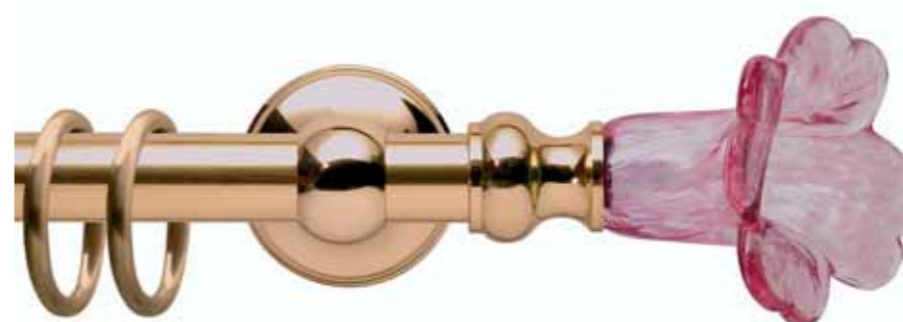

**Verde**  
Green

cod. FB190VE

Ø 30 mm strappo  
Ø 20 mm strappo e tirocorda  
finitura ferro da 013 a 099  
finitura ottone da 001 a 003

Ø 30 mm handdrawn  
Ø 20 mm handdrawn and corded  
iron finishes from 013 to 099  
brass finishes from 001 to 003

**Blu**  
Blue

cod. FB190BL

Ø 30 mm strappo  
Ø 20 mm strappo e tirocorda  
finitura ferro da 013 a 099  
finitura ottone da 001 a 003

Ø 30 mm handdrawn  
Ø 20 mm handdrawn and corded  
iron finishes from 013 to 099  
brass finishes from 001 to 003